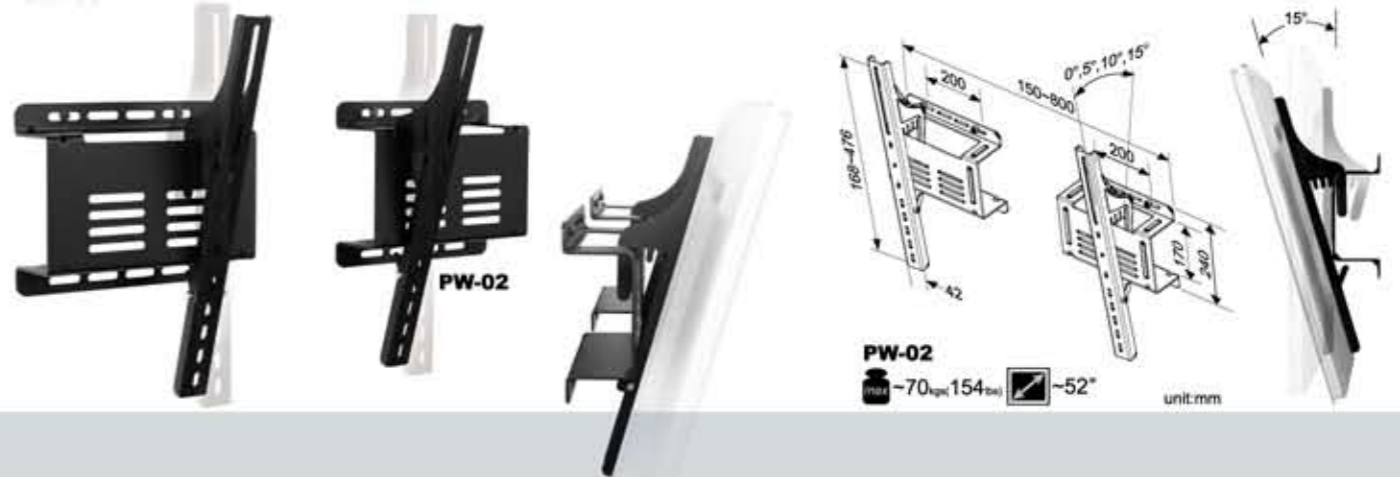

Universal TV Tilt Wall Mount

PW-21

Universal TV Tilt Wall Mount

- PW-21/ PW-22
- Tilt control structure, without knob, makes effortless adjustment.
 - Security fastener design prevents from theft.

Universal TV Tilt Wall Mount

PW-02

Universal TV Tilt & Flat Wall Mount

PW-10A/ PW-10B/ PW-10C/ PW-10D

Universal TV Tilt Wall Mount

PW-10A/ PW-10B

PW-10A/ PW-10B
max ~70kg(154lb) ▣ ~52°

Universal TV Flat Wall Mount

PW-10C/ PW-10D

PW-10C/ PW-10D
max ~70kg(154lb) ▣ ~52°

Universal TV Swing Mount

TVA-121/ TVA-122

Universal TV Swing Mount

TVA-121

TVA-121
max ~50kg(110lb) ▣ 37°~52°

Universal TV Swing Mount

TVA-122