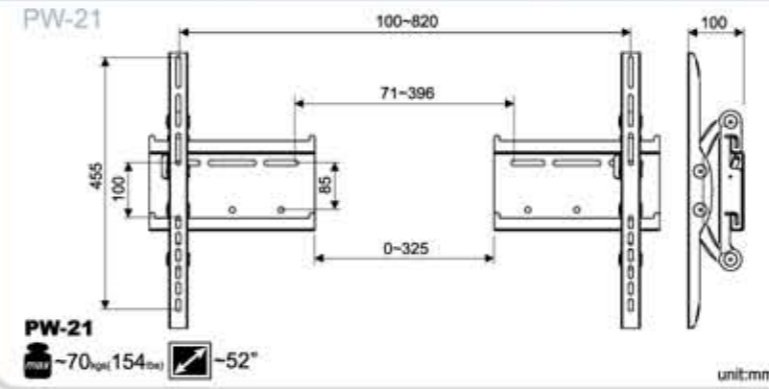

Universal TV Tilt Wall Mount

PW-21

Universal TV Tilt Wall Mount

- PW-21/ PW-22
- Tilt control structure, without knob, makes effortless adjustment.
 - Security fastener design prevents from theft.

Universal TV Tilt Wall Mount

PW-02

Universal TV Tilt & Flat Wall Mount

PW-10A/ PW-10B/ PW-10C/ PW-10D

Universal TV Tilt Wall Mount

PW-10A/ PW-10B

PW-10A/ PW-10B
max ~70kg(154lb) ▣ ~52°

Universal TV Flat Wall Mount

PW-10C/ PW-10D

PW-10C/ PW-10D
max ~70kg(154lb) ▣ ~52°

Universal TV Swing Mount

TVA-121/ TVA-122

Universal TV Swing Mount

TVA-121

TVA-121
max ~50kg(110lb) ▣ 37°~52°

Universal TV Swing Mount

TVA-122