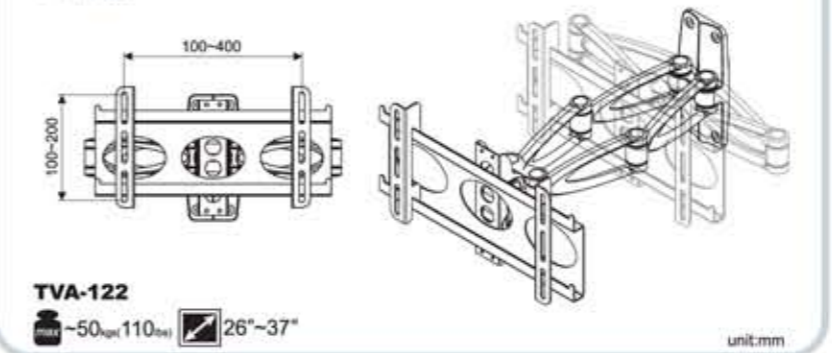

Universal TV Tilt Wall Mount

PW-21

Universal TV Tilt Wall Mount

- PW-21/ PW-22
- Tilt control structure, without knob, makes effortless adjustment.
 - Security fastener design prevents from theft.

Universal TV Tilt Wall Mount

PW-02

Universal TV Tilt & Flat Wall Mount

PW-10A/ PW-10B/ PW-10C/ PW-10D

Universal TV Tilt Wall Mount

PW-10A/ PW-10B

PW-10A/ PW-10B
max ~70kg(154lb) ▣ ~52°

Universal TV Flat Wall Mount

PW-10C/ PW-10D

PW-10C/ PW-10D
max ~70kg(154lb) ▣ ~52°

Universal TV Swing Mount

TVA-121/ TVA-122

Universal TV Swing Mount

TVA-121

TVA-121
max ~50kg(110lb) ▣ 37°~52°

Universal TV Swing Mount

TVA-122