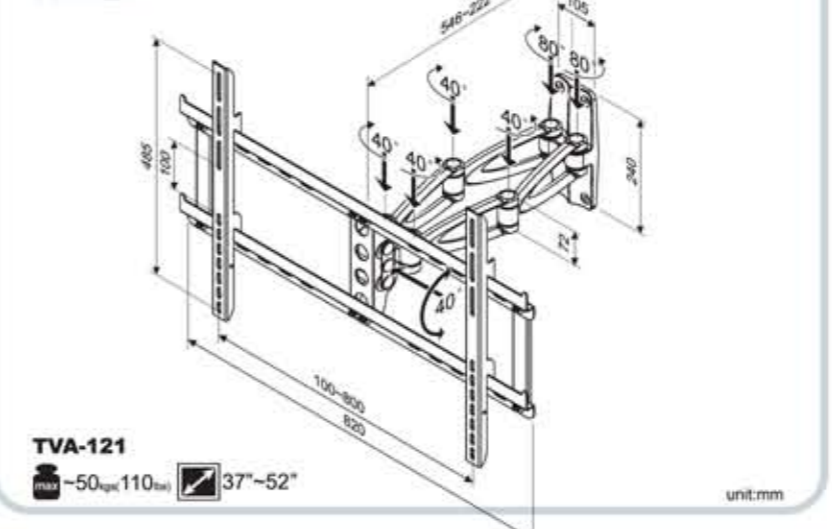

Universal TV Tilt Wall Mount

PW-21

Universal TV Tilt Wall Mount

- PW-21/ PW-22
- Tilt control structure, without knob, makes effortless adjustment.
 - Security fastener design prevents from theft.

Universal TV Tilt Wall Mount

PW-02

Universal TV Tilt & Flat Wall Mount

PW-10A/ PW-10B/ PW-10C/ PW-10D

Universal TV Tilt Wall Mount

PW-10A/ PW-10B

PW-10A/ PW-10B
max ~70kg(154lb) ▣ ~52°

Universal TV Flat Wall Mount

PW-10C/ PW-10D

PW-10C/ PW-10D
max ~70kg(154lb) ▣ ~52°

Universal TV Swing Mount

TVA-121/ TVA-122

Universal TV Swing Mount

TVA-121

TVA-121
max ~50kg(110lb) ▣ 37°~52°

Universal TV Swing Mount

TVA-122