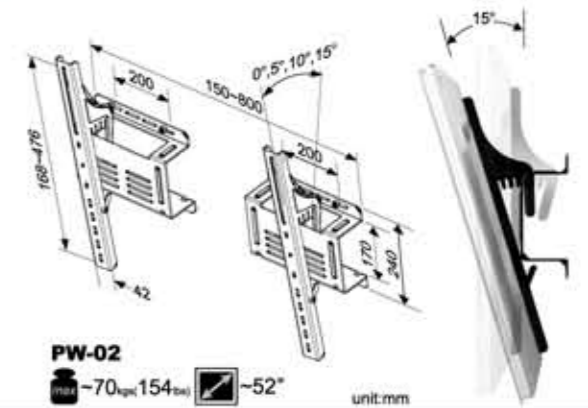

Universal TV Tilt Wall Mount

PW-21

Universal TV Tilt Wall Mount

- PW-21/ PW-22
- Tilt control structure, without knob, makes effortless adjustment.
 - Security fastener design prevents from theft.

Universal TV Tilt Wall Mount

PW-02

Universal TV Tilt & Flat Wall Mount

PW-10A/ PW-10B/ PW-10C/ PW-10D

Universal TV Tilt Wall Mount

PW-10A/ PW-10B

PW-10A/ PW-10B
max ~70kg(154lb) ▣ ~52°

Universal TV Flat Wall Mount

PW-10C/ PW-10D

PW-10C/ PW-10D
max ~70kg(154lb) ▣ ~52°

Universal TV Swing Mount

TVA-121/ TVA-122

Universal TV Swing Mount

TVA-121

TVA-121
max ~50kg(110lb) ▣ 37°~52°

Universal TV Swing Mount

TVA-122