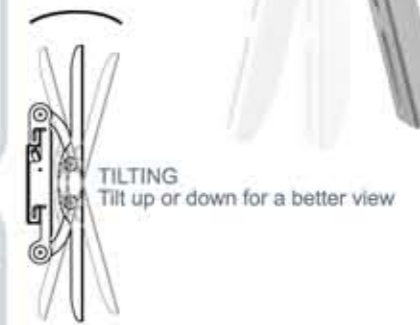

Universal TV Tilt Wall Mount

PW-21

Universal TV Tilt Wall Mount

- PW-21/ PW-22
- Tilt control structure, without knob, makes effortless adjustment.
 - Security fastener design prevents from theft.

Universal TV Tilt Wall Mount

PW-02

Universal TV Tilt & Flat Wall Mount

PW-10A/ PW-10B/ PW-10C/ PW-10D

Universal TV Tilt Wall Mount

PW-10A/ PW-10B

PW-10A/ PW-10B
max ~70kg(154lb) ▣ ~52°

Universal TV Flat Wall Mount

PW-10C/ PW-10D