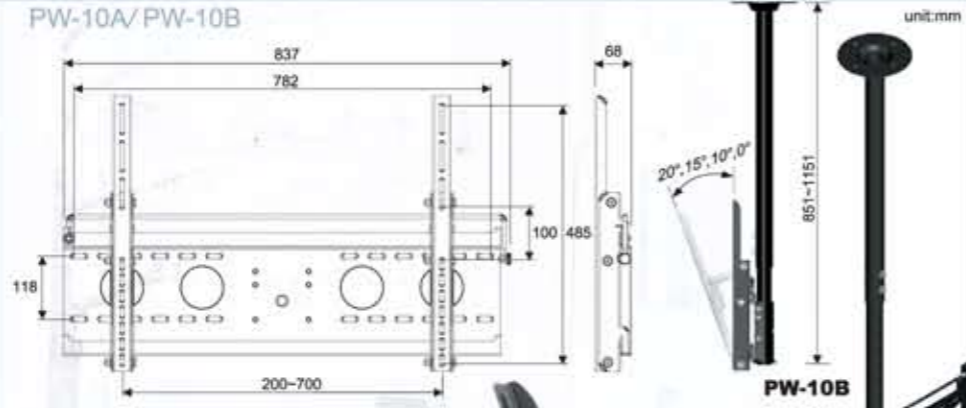

Universal TV Tilt Wall Mount

PW-21

Universal TV Tilt Wall Mount

- PW-21/ PW-22
- Tilt control structure, without knob, makes effortless adjustment.
 - Security fastener design prevents from theft.

Universal TV Tilt Wall Mount

PW-02

Universal TV Tilt & Flat Wall Mount

PW-10A/ PW-10B/ PW-10C/ PW-10D

Universal TV Tilt Wall Mount

PW-10A/ PW-10B

PW-10A/ PW-10B
max ~70kg(154lb) ▣ ~52°

Universal TV Flat Wall Mount

PW-10C/ PW-10D

PW-10C/ PW-10D
max ~70kg(154lb) ▣ ~52°

Universal TV Swing Mount

TVA-121/ TVA-122

Universal TV Swing Mount

TVA-121

TVA-121
max ~50kg(110lb) ▣ 37°~52°

Universal TV Swing Mount

TVA-122