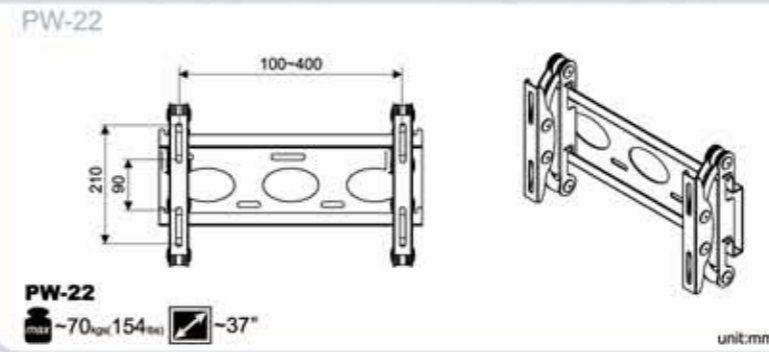

Free your living space.

Digital Life

LCD/PDP/TV
Display Mounting Solutions

free your living space.

Digital Life

LCD/PDP/TV
Display Mounting Solutions

complement 

complement 

Universal TV Tilt Wall Mount

PW-21

Universal TV Tilt Wall Mount

- PW-21/ PW-22
- Tilt control structure, without knob, makes effortless adjustment.
 - Security fastener design prevents from theft.

Universal TV Tilt Wall Mount

PW-02

Universal TV Tilt & Flat Wall Mount

PW-10A/ PW-10B/ PW-10C/ PW-10D

Universal TV Tilt Wall Mount

PW-10A/ PW-10B

PW-10A/ PW-10B
max ~70kg(154lb) ▣ ~52°

Universal TV Flat Wall Mount

PW-10C/ PW-10D

PW-10C/ PW-10D
max ~70kg(154lb) ▣ ~52°

Universal TV Swing Mount

TVA-121/ TVA-122

Universal TV Swing Mount

TVA-121

TVA-121
max ~50kg(110lb) ▣ 37°~52°

Universal TV Swing Mount

TVA-122