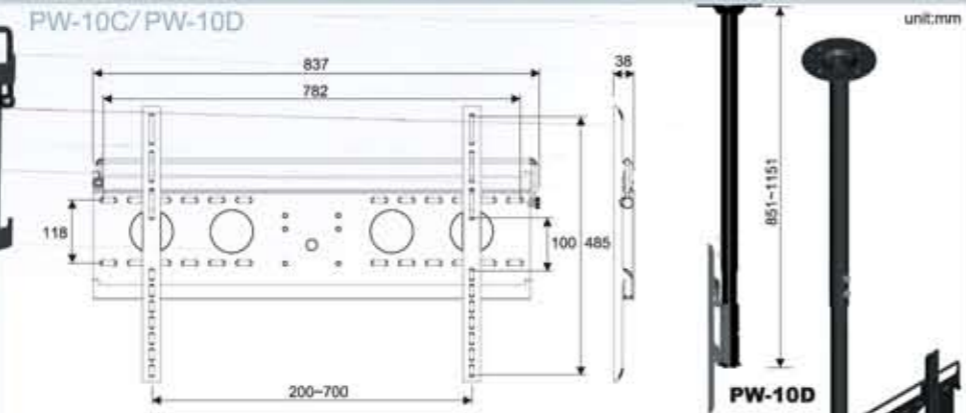

Universal TV Tilt Wall Mount

PW-21

Universal TV Tilt Wall Mount

- PW-21/ PW-22
- Tilt control structure, without knob, makes effortless adjustment.
 - Security fastener design prevents from theft.

Universal TV Tilt Wall Mount

PW-02

Universal TV Tilt & Flat Wall Mount

PW-10A/ PW-10B/ PW-10C/ PW-10D

Universal TV Tilt Wall Mount

PW-10A/ PW-10B

PW-10A/ PW-10B
max ~70kg(154lb) ▣ ~52°

Universal TV Flat Wall Mount

PW-10C/ PW-10D

PW-10C/ PW-10D
max ~70kg(154lb) ▣ ~52°

Universal TV Swing Mount

TVA-121/ TVA-122

Universal TV Swing Mount

TVA-121

TVA-121
max ~50kg(110lb) ▣ 37°~52°

Universal TV Swing Mount

TVA-122